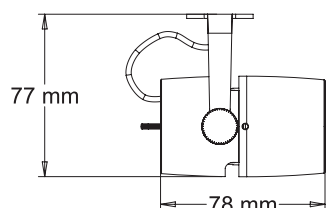

LIGHT DATA

LED Lumen	510 lm
Luminaire Lumen	345 lm (Narrow lens)
CRI	90
Red component R9	>60
MacAdam	3-step ellipse (SDCM 3)
TM30-18 Rf	94
TM30-18 Rg	102

* Data from 3000K, 8W/10W