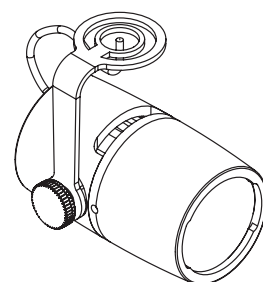

LIGHT DATA

LED Lumen	510 lm
Luminaire Lumen	345 lm (Narrow lens)
CRI	90
Red component R9	>60
MacAdam	3-step ellipse (SDCM 3)
TM30-18 Rf	94
TM30-18 Rg	102

* Data from 3000K, 8W/10W