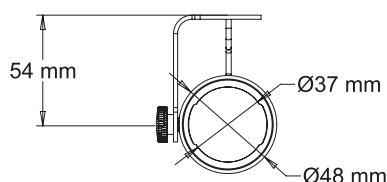

LIGHT DATA

LED Lumen	510 lm
Luminaire Lumen	345 lm (Narrow lens)
CRI	90
Red component R9	>60
MacAdam	3-step ellipse (SDCM 3)
TM30-18 Rf	94
TM30-18 Rg	102

* Data from 3000K, 8W/10W